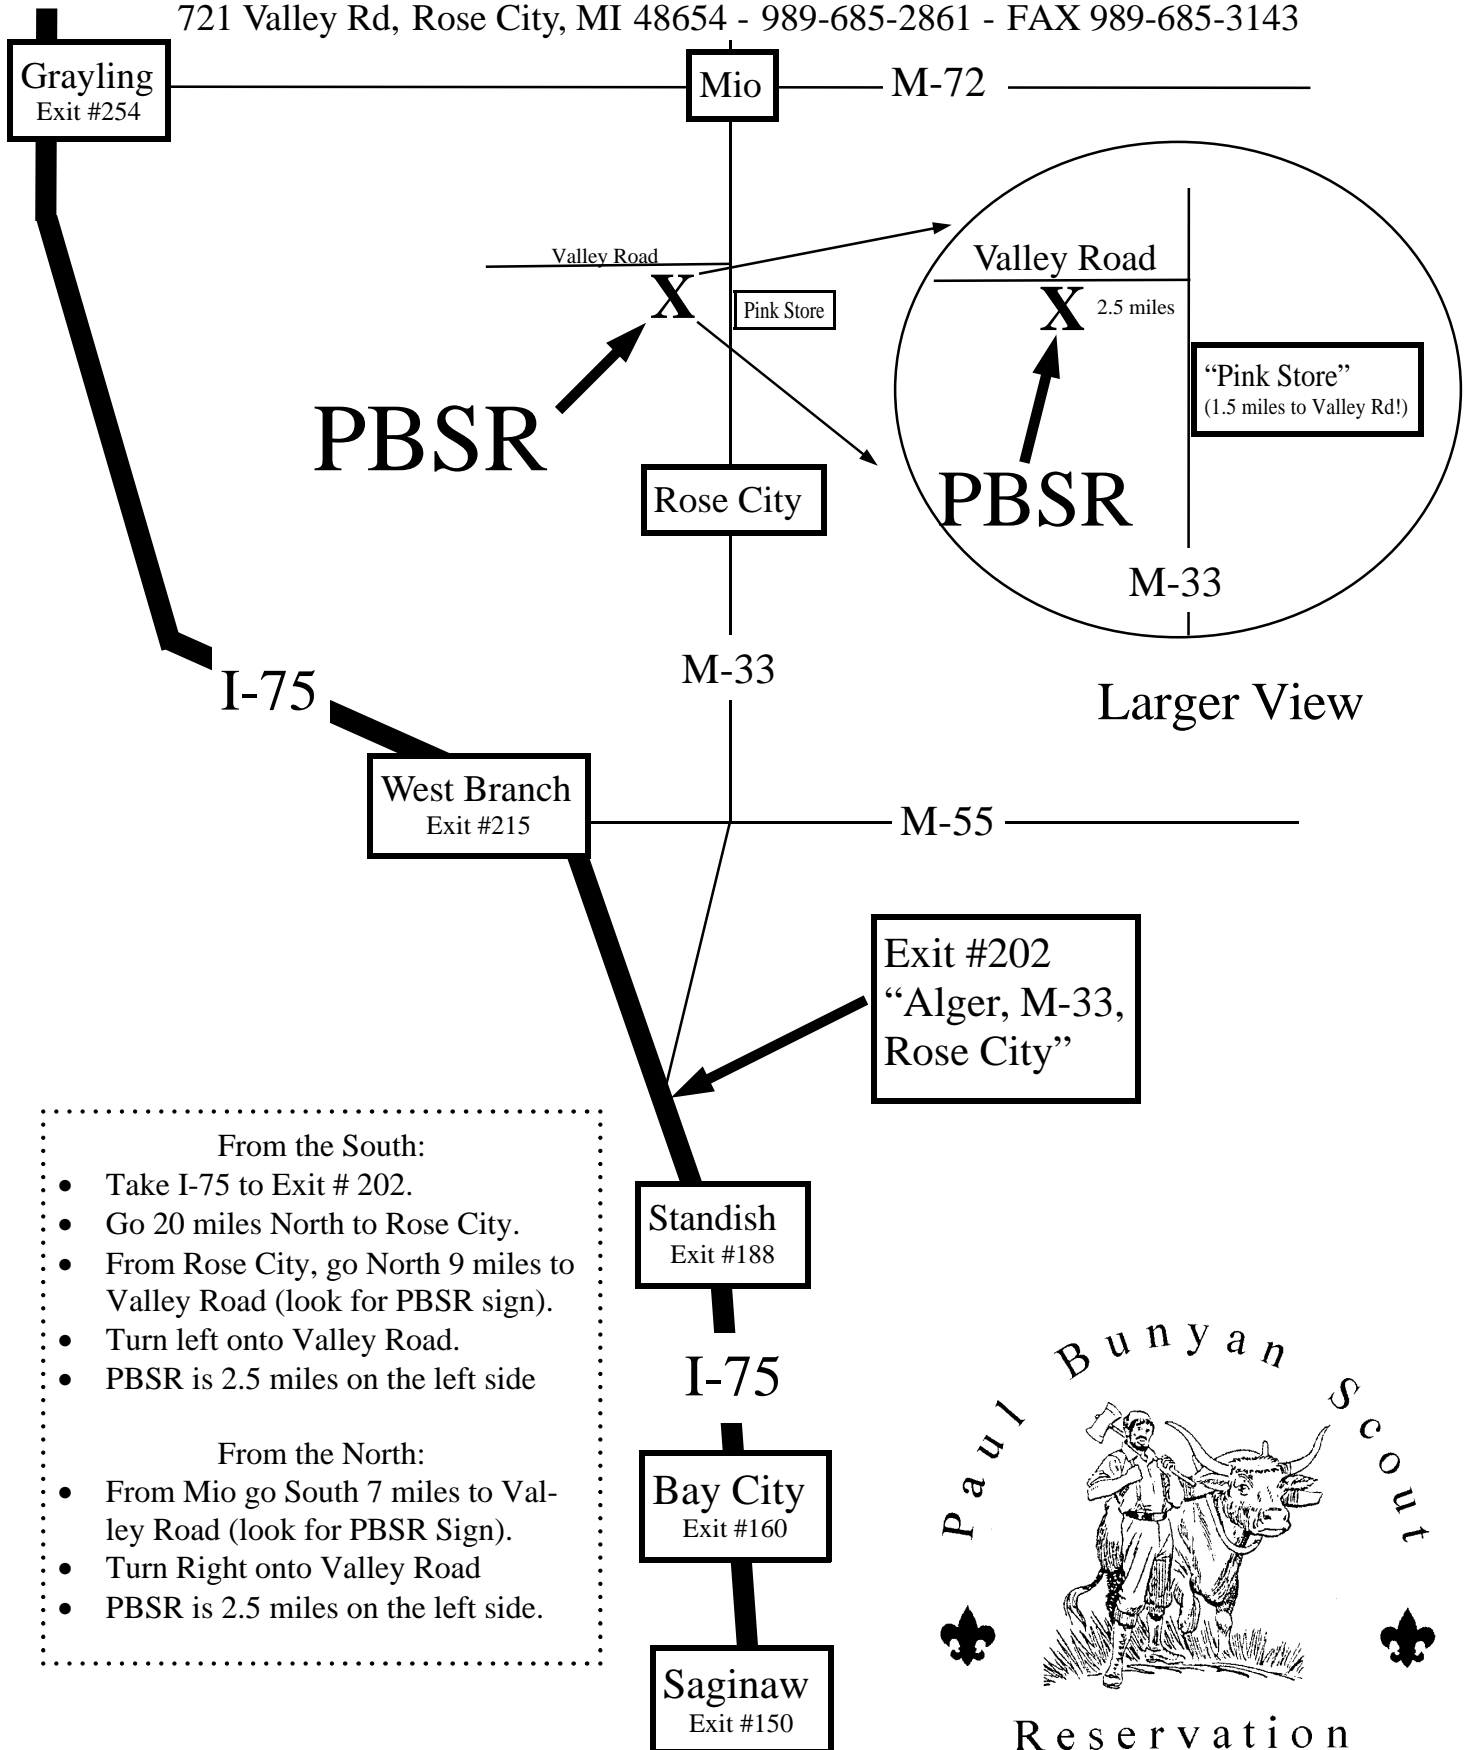

HOW TO GET TO PAUL BUNYAN SCOUT RESERVATION (PBSR)

721 Valley Rd, Rose City, MI 48654 - 989-685-2861 - FAX 989-685-3143

PBSR

PBSR

Larger View

“Pink Store”
(1.5 miles to Valley Rd!)

Exit #202
“Alger, M-33,
Rose City”

- From the South:
- Take I-75 to Exit # 202.
 - Go 20 miles North to Rose City.
 - From Rose City, go North 9 miles to Valley Road (look for PBSR sign).
 - Turn left onto Valley Road.
 - PBSR is 2.5 miles on the left side
- From the North:
- From Mio go South 7 miles to Valley Road (look for PBSR Sign).
 - Turn Right onto Valley Road
 - PBSR is 2.5 miles on the left side.