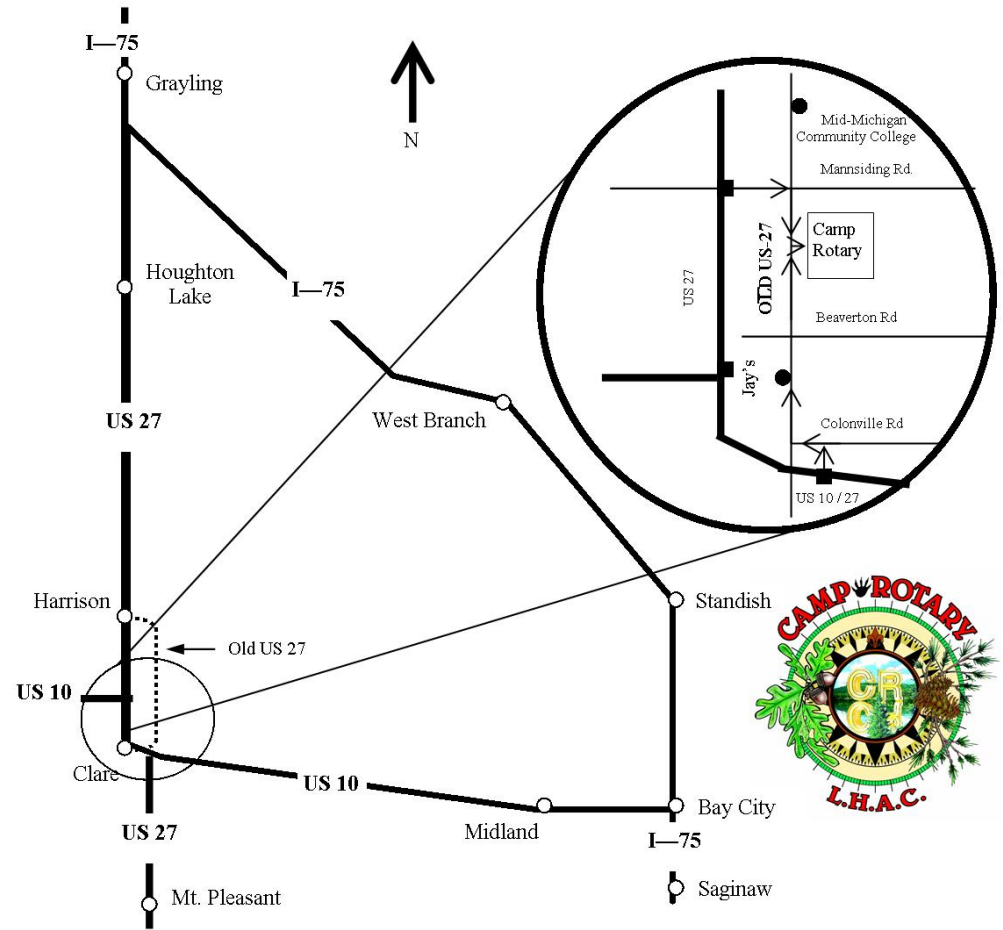

How To Get To CAMP ROTARY

3201 S. Clare Ave ♦ Clare, MI ♦ 48617
989-386-7943 ♦ Fax 386-3193
camprotary@charter.net

FROM THE SOUTH AND EAST

- Take US 10 W or US 27 N and exit at the second Clare exit (old US 27)
- Turn left (west) on Colonville Rd and go 1 block.
- Turn right at light on old US 27 (S. Clare Ave)
- Camp Rotary is 8 miles on right side

FROM THE NORTH

- Take US 27 South and exit at the third Harrison exit (old US 27)
- Turn left (east) on Mannsiding Rd and go 1/2 mile.
- Turn right on old US 27 (S. Clare Ave)
- Camp Rotary is 1 mile on left side